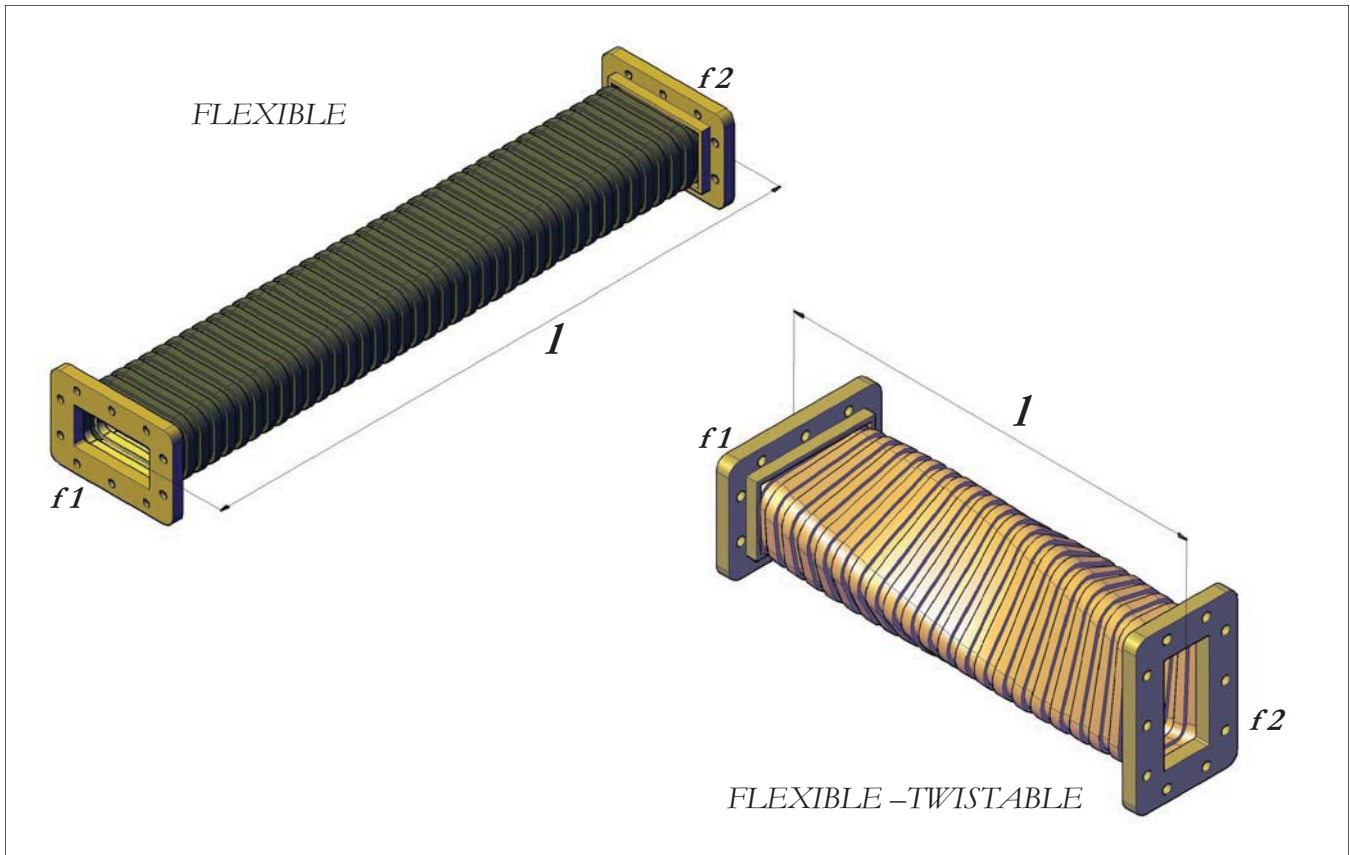

Rectangular Waveguide Flexible & Flexible – Twistable Assemblies

Space Machine offers a standard product line of flexible and flexible – twistable rectangular waveguide covering waveguide sizes WR10 thru WR650. The standard waveguide material is silver-clad brass.

[See appendixes K and L for specifications.](#)

Ordering Information:

**Flexible – Twistable Waveguide, WR284,
12" Long, Cover / Cover Brass
Flanges, Neoprene Jacket.**

Example part number:

<u>WF_x</u>	<u>wr</u>	<u>-l</u>	<u>f</u>	<u>f1 f2</u>	<u>-p</u>	<u>i</u>
WFT	284	-12	B	04 04	-S	N

Series (WFL): Flexible
(WFT): Flexible – Twistable

Waveguide Size (wr): WR22 thru WR650

Length (-l): (inches)

Flange material (m): A - Aluminum, B – Brass, O – Other

Flanges (f1 f2): See [Appendix G](#)

Plating (-p): C – Chromate, S – Silver, G – Gold, O – Other, N – None

Jacket (j): N – Neoprene, S – Silicone, V – Vinyl, P – Polysulfide